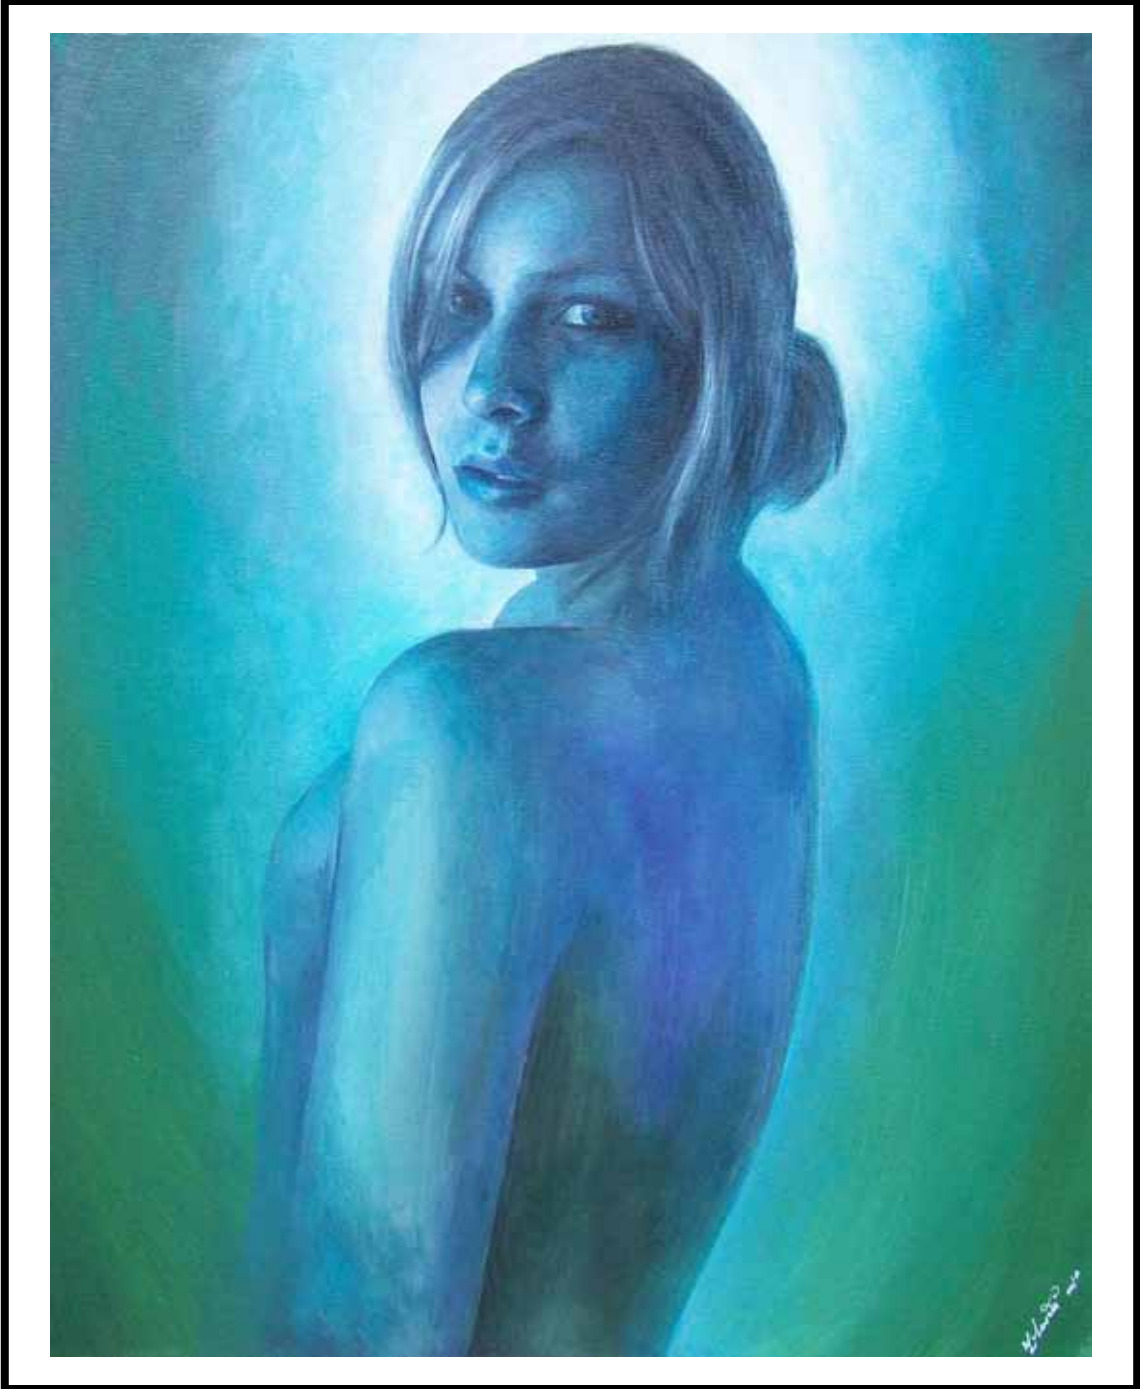

# **DON'T BLINK**

24 inches by 36 inches

Acrylic and spray paint on canvas

***£610***

# **FAITHFUL**

20 inches by 16 inches

Acrylic on canvas

***£375***