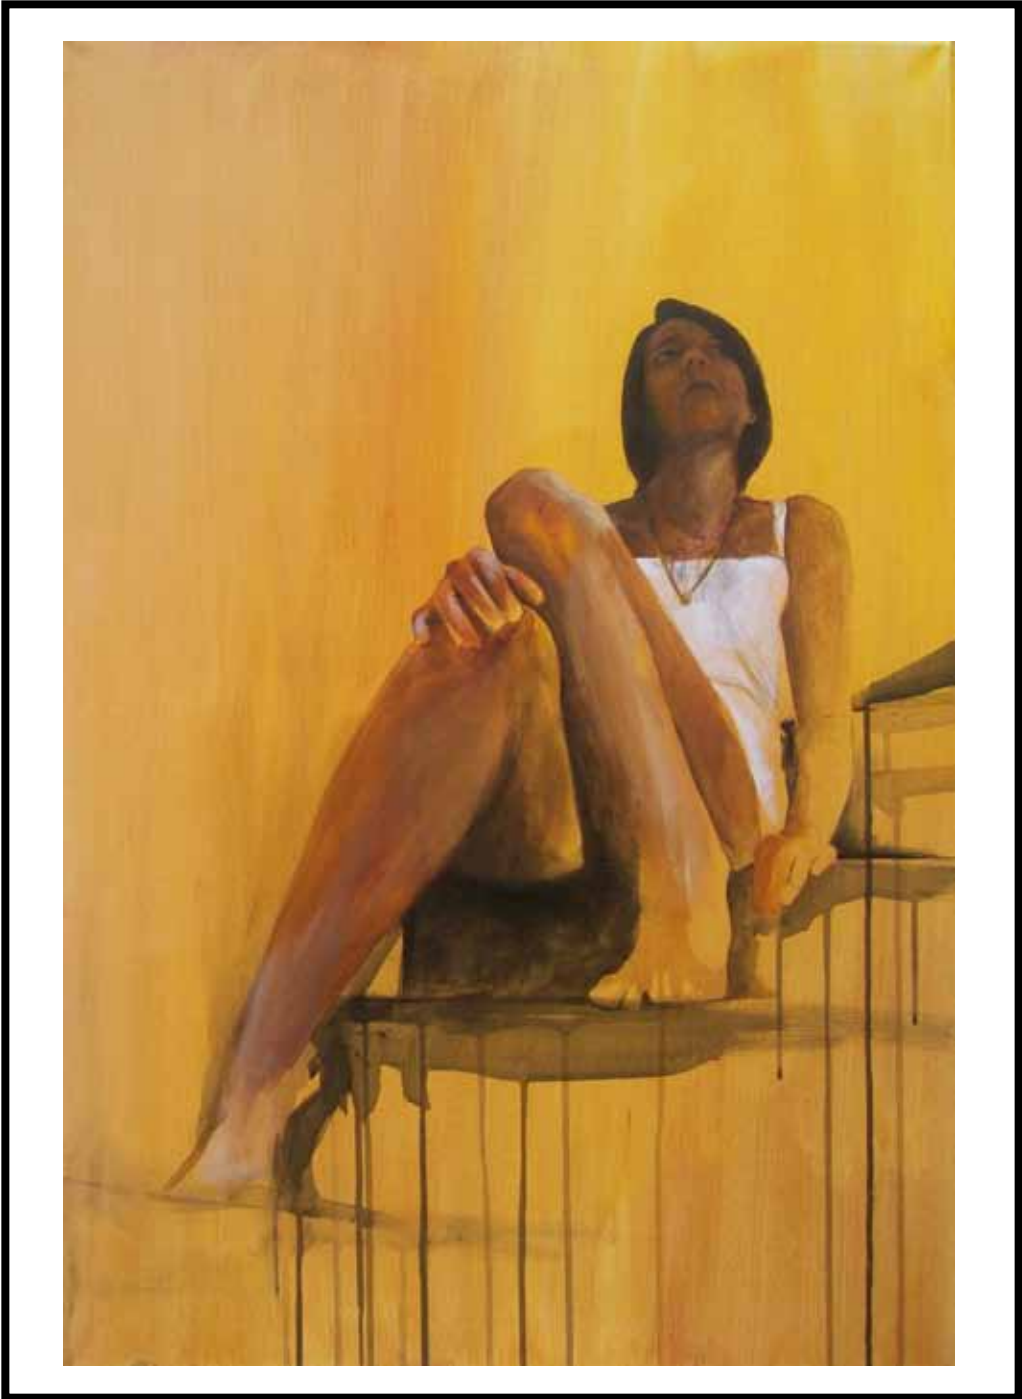

# **FAITHFUL**

20 inches by 16 inches

Acrylic on canvas

***£375***

# **CHECK**

24 inches by 36 inches

Acrylic and spray paint on canvas

***£640***

# **JESS**

36 inches by 24 inches

Acrylic on canvas

***£550***